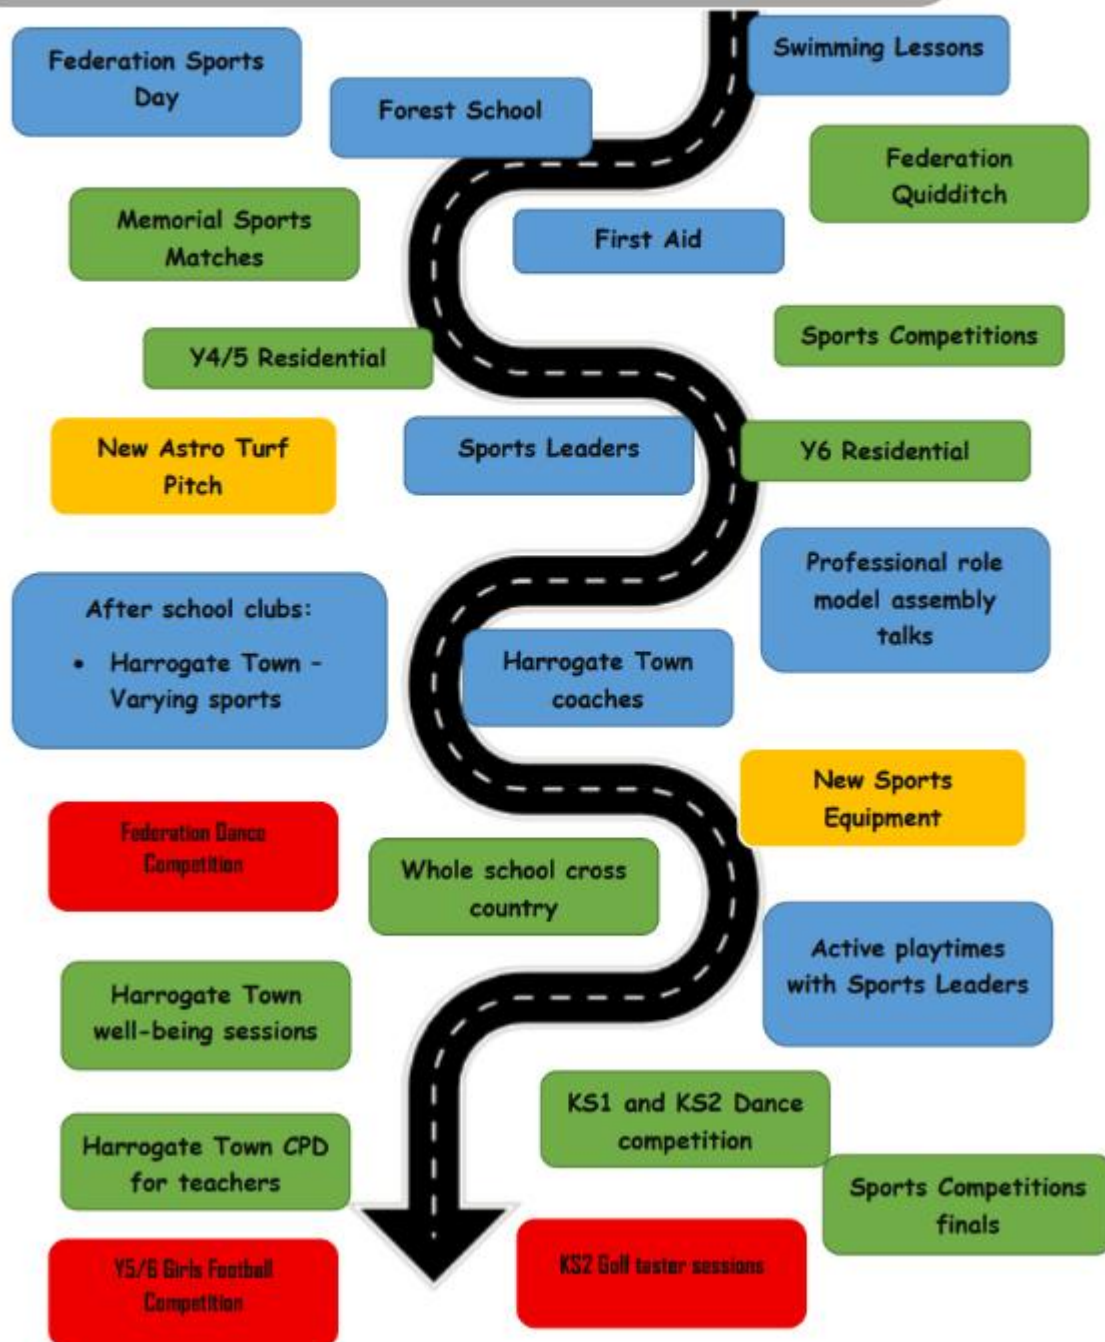

PE Enhancement Offer

Federation of Beckwithshaw, Kettleasing and Ripley Endowed CE Primary School

'Growing Together, Guided by Love'

- Sport and physical activity
- Arts and culture
- Outdoor, adventurous, and nature-based learning
- Civic and community engagement
- Wider life skills (e.g., teamwork, leadership, and problem-solving)